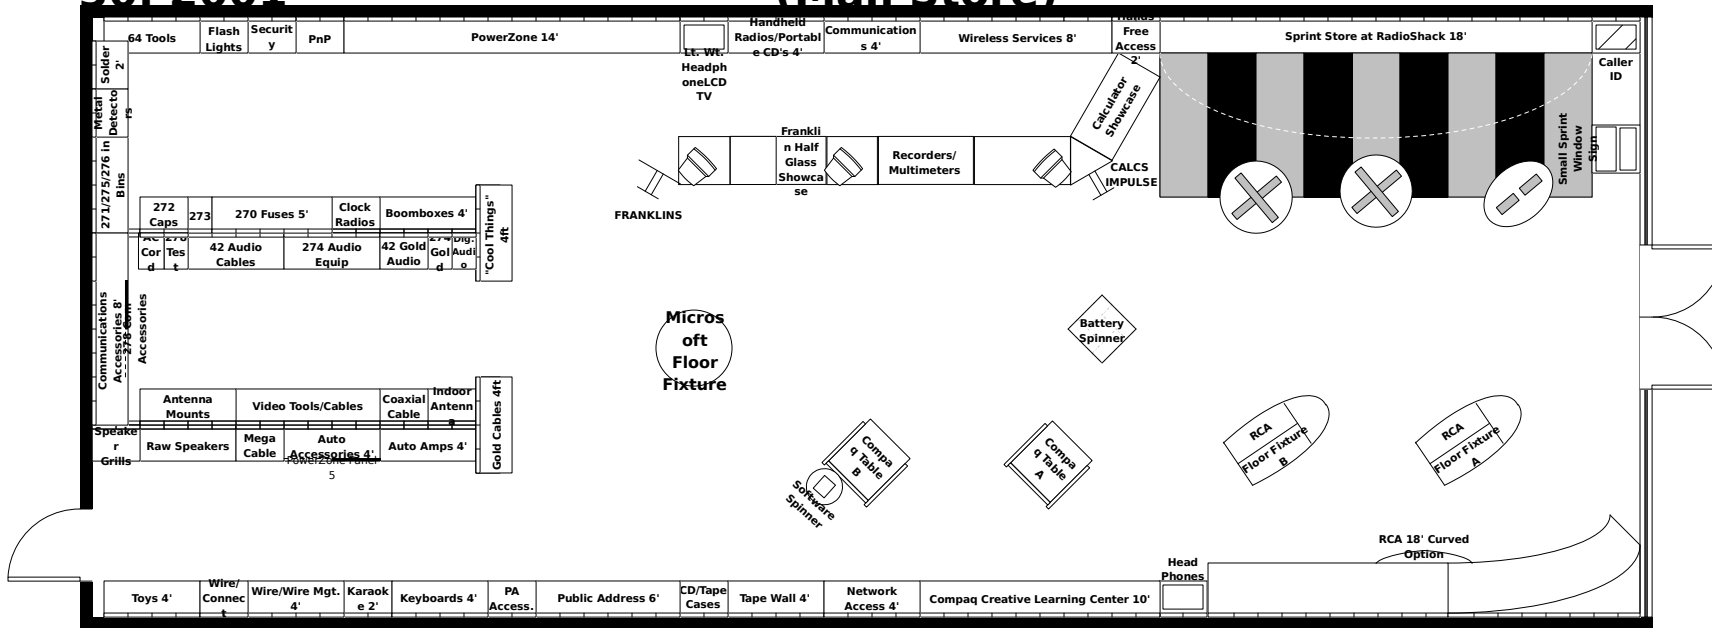

# Typical 2 T-wall Non-Verizon Store (Mall Store)

**Science Kits** **Bulk Wire** These sections are not represented in this drawing due to lack of floor space.

**AC Cord** This is a new 1' section that must be added to all layouts. It can be located either beside **PowerZone** or next to the 1' section of **Tester Parts**. **Networking Accessories** is now a 4' section due to new product lines being carried.

**Caller ID** The **Caller ID Power Tower** should be labeled as such, without the name **SONY** attached. We no longer merchandise any **SONY** product in this location

**Head Phones** The **Headphone Power Tower** no longer has remotes on it so it should be labeled as simply **Headphone Power Tower**